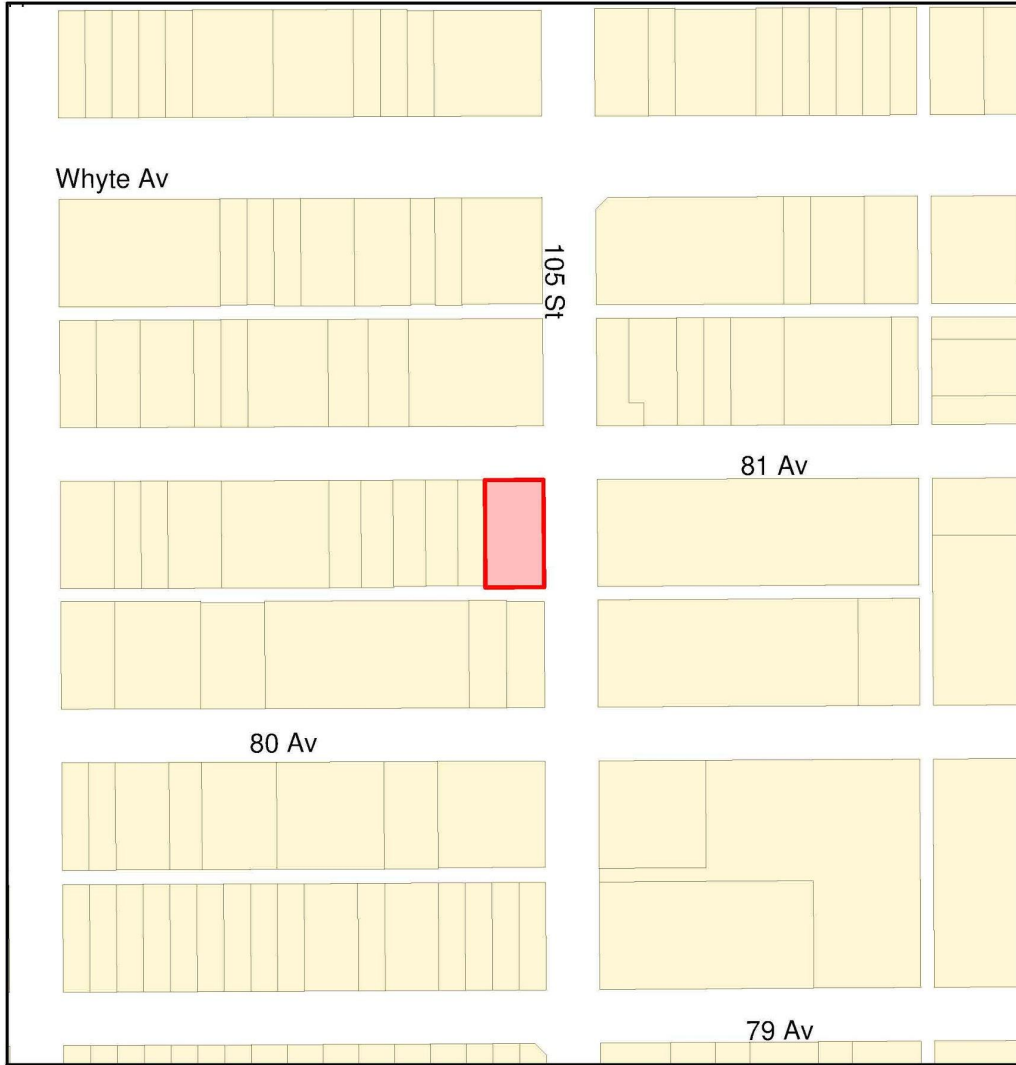

Location Map for the Strathcona Garage

**10505 - 81 Avenue NW**