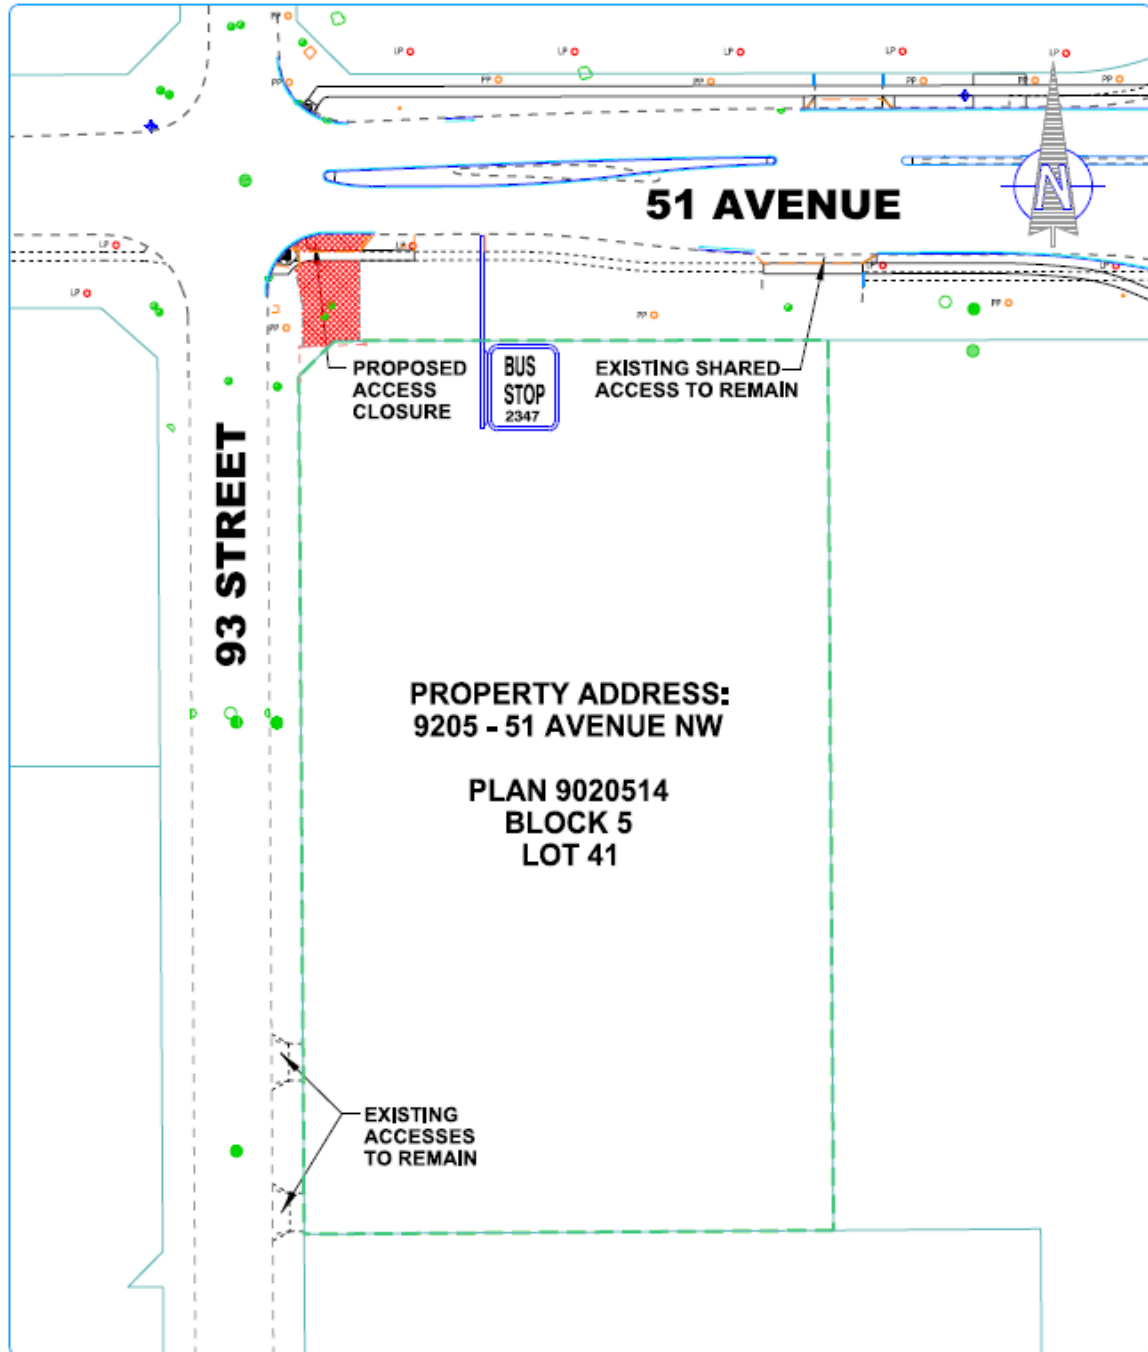

9205 - 51 Avenue Access Closure

Plan View

Source: City of Edmonton