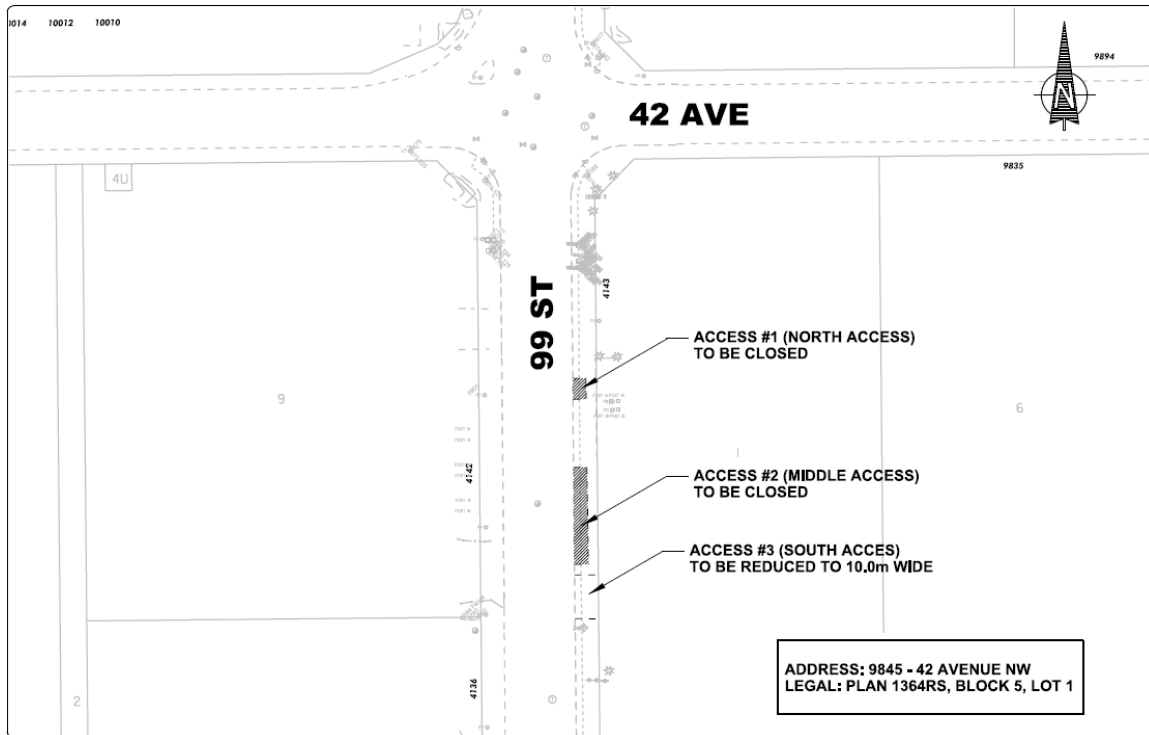

9845 - 42 Avenue NW Access Closure

Plan view of the subject accesses

Source: City of Edmonton

Aerial view of the subject accesses.

Source: Google

Street view of the subject accesses.

Source: Google Street View