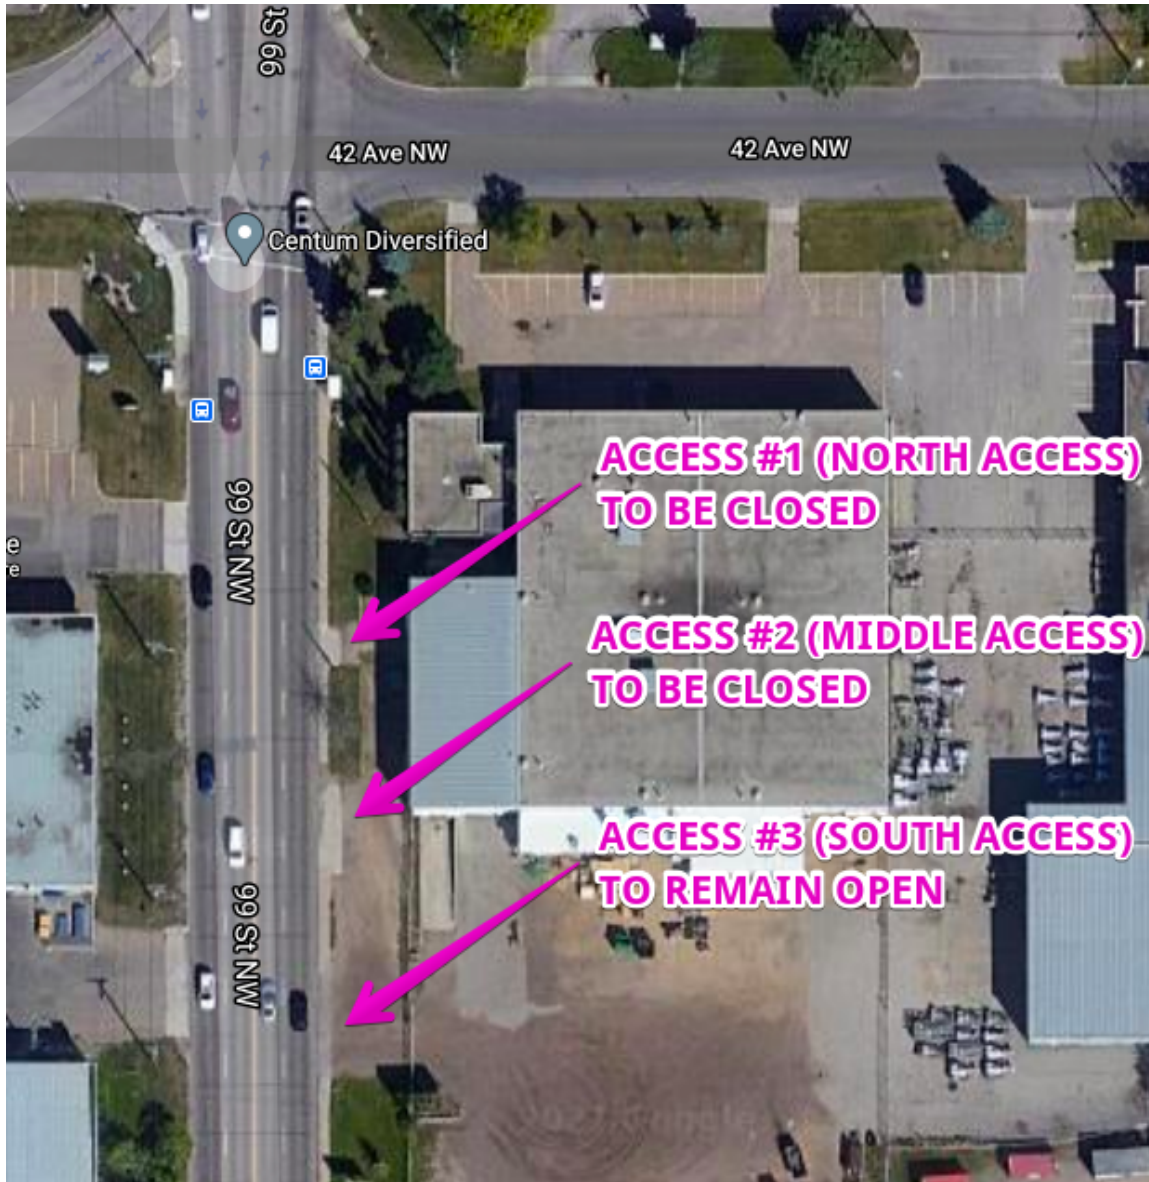

9845 - 42 Avenue NW Access Closure

Plan view of the subject accesses

Source: City of Edmonton

Aerial view of the subject accesses.

Source: Google

Street view of the subject accesses.

Source: Google Street View