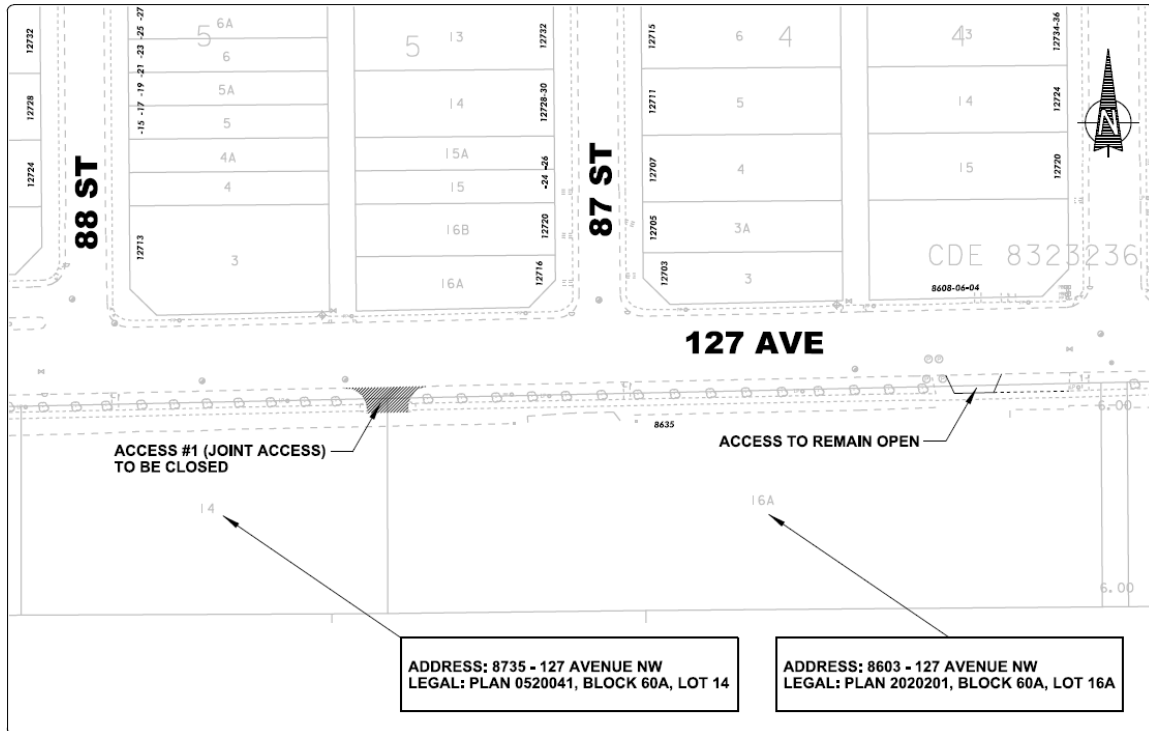

8603 - 127 Avenue and 8735 - 127 Avenue NW Access Closure

Access #1 - Plan View

Source: City of Edmonton

Access #1: Google Street View

Source: Google Street View