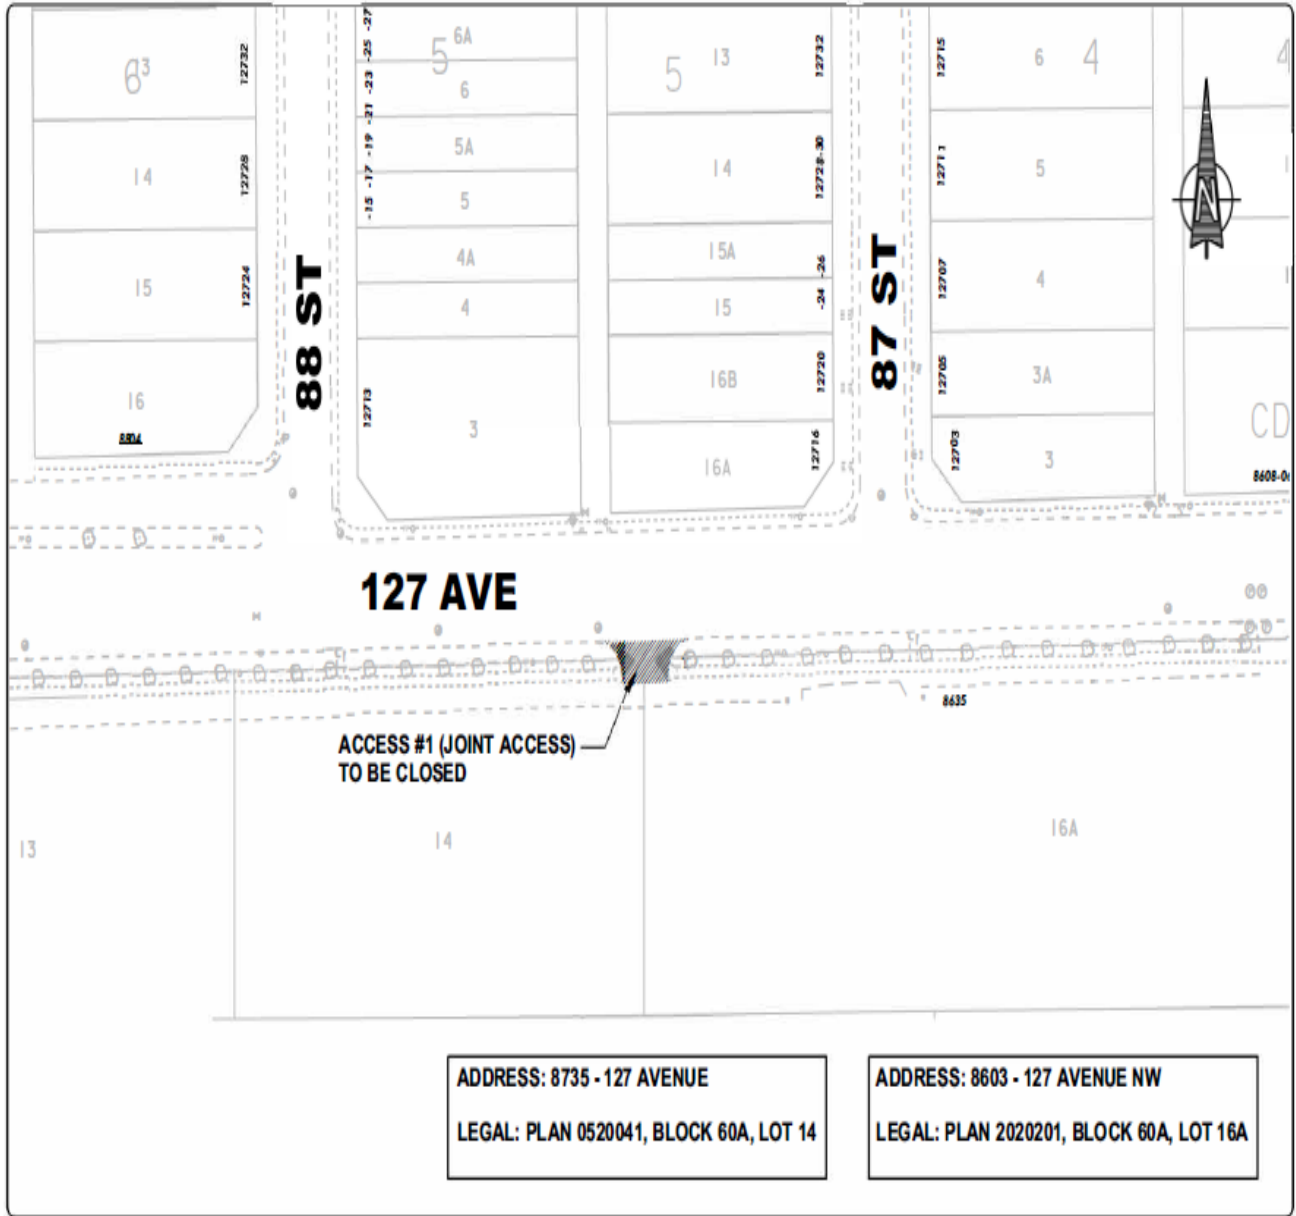

SCHEDULE "A" TO BYLAW 19591

| <table border="1"> <tr><td>1</td><td></td><td></td><td></td><td></td><td></td><td></td><td></td><td></td><td></td></tr> <tr><td>2</td><td></td><td></td><td></td><td></td><td></td><td></td><td></td><td></td></tr> <tr><td>3</td><td></td><td></td><td></td><td></td><td></td><td></td><td></td><td></td></tr> <tr><td>4</td><td></td><td></td><td></td><td></td><td></td><td></td><td></td><td></td></tr> <tr><td>5</td><td></td><td></td><td></td><td></td><td></td><td></td><td></td><td></td></tr> <tr><td>6</td><td></td><td></td><td></td><td></td><td></td><td></td><td></td><td></td></tr> <tr><td>7</td><td></td><td></td><td></td><td></td><td></td><td></td><td></td><td></td></tr> <tr><td>8</td><td></td><td></td><td></td><td></td><td></td><td></td><td></td><td></td></tr> <tr><td>9</td><td></td><td></td><td></td><td></td><td></td><td></td><td></td><td></td></tr> <tr><td>10</td><td></td><td></td><td></td><td></td><td></td><td></td><td></td><td></td></tr> <tr><td>11</td><td></td><td></td><td></td><td></td><td></td><td></td><td></td><td></td></tr> <tr><td>12</td><td></td><td></td><td></td><td></td><td></td><td></td><td></td><td></td></tr> <tr><td>13</td><td></td><td></td><td></td><td></td><td></td><td></td><td></td><td></td></tr> <tr><td>14</td><td></td><td></td><td></td><td></td><td></td><td></td><td></td><td></td></tr> <tr><td>15</td><td></td><td></td><td></td><td></td><td></td><td></td><td></td><td></td></tr> <tr><td>16</td><td></td><td></td><td></td><td></td><td></td><td></td><td></td><td></td></tr> <tr><td>17</td><td></td><td></td><td></td><td></td><td></td><td></td><td></td><td></td></tr> <tr><td>18</td><td></td><td></td><td></td><td></td><td></td><td></td><td></td><td></td></tr> <tr><td>19</td><td></td><td></td><td></td><td></td><td></td><td></td><td></td><td></td></tr> <tr><td>20</td><td></td><td></td><td></td><td></td><td></td><td></td><td></td><td></td></tr> <tr><td>21</td><td></td><td></td><td></td><td></td><td></td><td></td><td></td><td></td></tr> <tr><td>22</td><td></td><td></td><td></td><td></td><td></td><td></td><td></td><td></td></tr> <tr><td>23</td><td></td><td></td><td></td><td></td><td></td><td></td><td></td><td></td></tr> <tr><td>24</td><td></td><td></td><td></td><td></td><td></td><td></td><td></td><td></td></tr> <tr><td>25</td><td></td><td></td><td></td><td></td><td></td><td></td><td></td><td></td></tr> <tr><td>26</td><td></td><td></td><td></td><td></td><td></td><td></td><td></td><td></td></tr> <tr><td>27</td><td></td><td></td><td></td><td></td><td></td><td></td><td></td><td></td></tr> <tr><td>28</td><td></td><td></td><td></td><td></td><td></td><td></td><td></td><td></td></tr> <tr><td>29</td><td></td><td></td><td></td><td></td><td></td><td></td><td></td><td></td></tr> <tr><td>30</td><td></td><td></td><td></td><td></td><td></td><td></td><td></td><td></td></tr> <tr><td>31</td><td></td><td></td><td></td><td></td><td></td><td></td><td></td><td></td></tr> <tr><td>32</td><td></td><td></td><td></td><td></td><td></td><td></td><td></td><td></td></tr> <tr><td>33</td><td></td><td></td><td></td><td></td><td></td><td></td><td></td><td></td></tr> <tr><td>34</td><td></td><td></td><td></td><td></td><td></td><td></td><td></td><td></td></tr> <tr><td>35</td><td></td><td></td><td></td><td></td><td></td><td></td><td></td><td></td></tr> <tr><td>36</td><td></td><td></td><td></td><td></td><td></td><td></td><td></td><td></td></tr> <tr><td>37</td><td></td><td></td><td></td><td></td><td></td><td></td><td></td><td></td></tr> <tr><td>38</td><td></td><td></td><td></td><td></td><td></td><td></td><td></td><td></td></tr> <tr><td>39</td><td></td><td></td><td></td><td></td><td></td><td></td><td></td><td></td></tr> <tr><td>40</td><td></td><td></td><td></td><td></td><td></td><td></td><td></td><td></td></tr> <tr><td>41</td><td></td><td></td><td></td><td></td><td></td><td></td><td></td><td></td></tr> <tr><td>42</td><td></td><td></td><td></td><td></td><td></td><td></td><td></td><td></td></tr> <tr><td>43</td><td></td><td></td><td></td><td></td><td></td><td></td><td></td><td></td></tr> <tr><td>44</td><td></td><td></td><td></td><td></td><td></td><td></td><td></td><td></td></tr> <tr><td>45</td><td></td><td></td><td></td><td></td><td></td><td></td><td></td><td></td></tr> <tr><td>46</td><td></td><td></td><td></td><td></td><td></td><td></td><td></td><td></td></tr> <tr><td>47</td><td></td><td></td><td></td><td></td><td></td><td></td><td></td><td></td></tr> <tr><td>48</td><td></td><td></td><td></td><td></td><td></td><td></td><td></td><td></td></tr> <tr><td>49</td><td></td><td></td><td></td><td></td><td></td><td></td><td></td><td></td></tr> <tr><td>50</td><td></td><td></td><td></td><td></td><td></td><td></td><td></td><td></td></tr> <tr><td>51</td><td></td><td></td><td></td><td></td><td></td><td></td><td></td><td></td></tr> <tr><td>52</td><td></td><td></td><td></td><td></td><td></td><td></td><td></td><td></td></tr> <tr><td>53</td><td></td><td></td><td></td><td></td><td></td><td></td><td></td><td></td></tr> <tr><td>54</td><td></td><td></td><td></td><td></td><td></td><td></td><td></td><td></td></tr> <tr><td>55</td><td></td><td></td><td></td><td></td><td></td><td></td><td></td><td></td></tr> <tr><td>56</td><td></td><td></td><td></td><td></td><td></td><td></td><td></td><td></td></tr> <tr><td>57</td><td></td><td></td><td></td><td></td><td></td><td></td><td></td><td></td></tr> <tr><td>58</td><td></td><td></td><td></td><td></td><td></td><td></td><td></td><td></td></tr> <tr><td>59</td><td></td><td></td><td></td><td></td><td></td><td></td><td></td><td></td></tr> <tr><td>60</td><td></td><td></td><td></td><td></td><td></td><td></td><td></td><td></td></tr> <tr><td>61</td><td></td><td></td><td></td><td></td><td></td><td></td><td></td><td></td></tr> <tr><td>62</td><td></td><td></td><td></td><td></td><td></td><td></td><td></td><td></td></tr> <tr><td>63</td><td></td><td></td><td></td><td></td><td></td><td></td><td></td><td></td></tr> <tr><td>64</td><td></td><td></td><td></td><td></td><td></td><td></td><td></td><td></td></tr> <tr><td>65</td><td></td><td