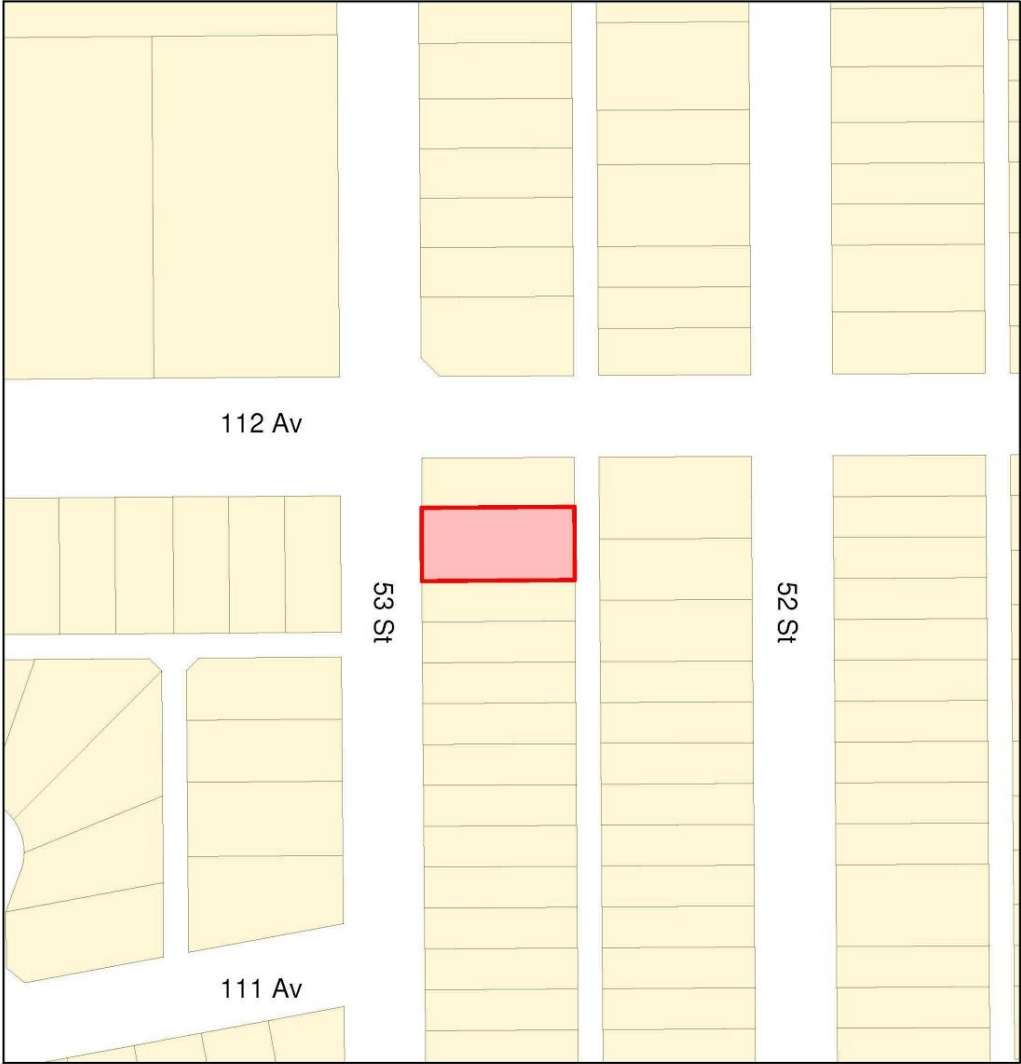

Location Map for the Nye Residence

11159 - 53 Street NW