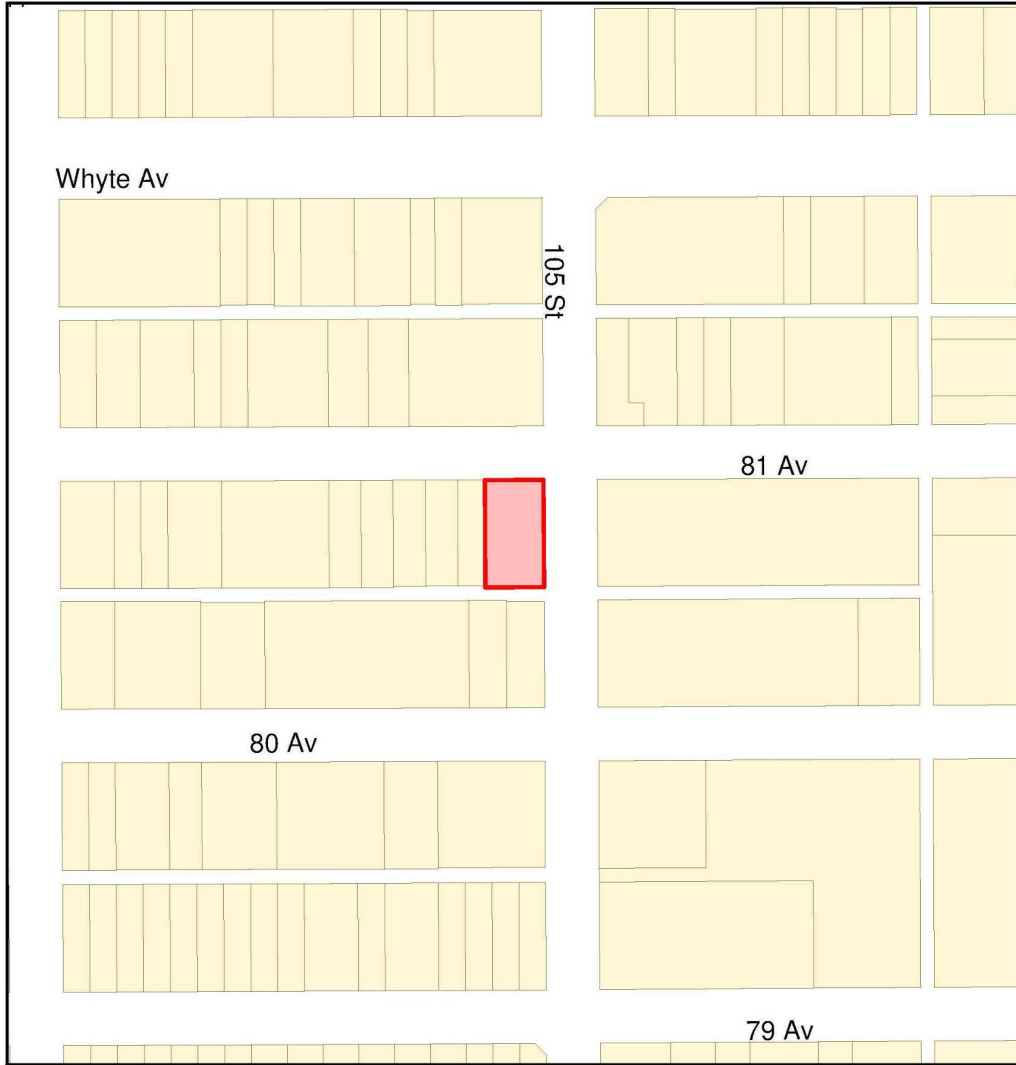

Location Map for the Strathcona Garage

10505 - 81 Avenue NW