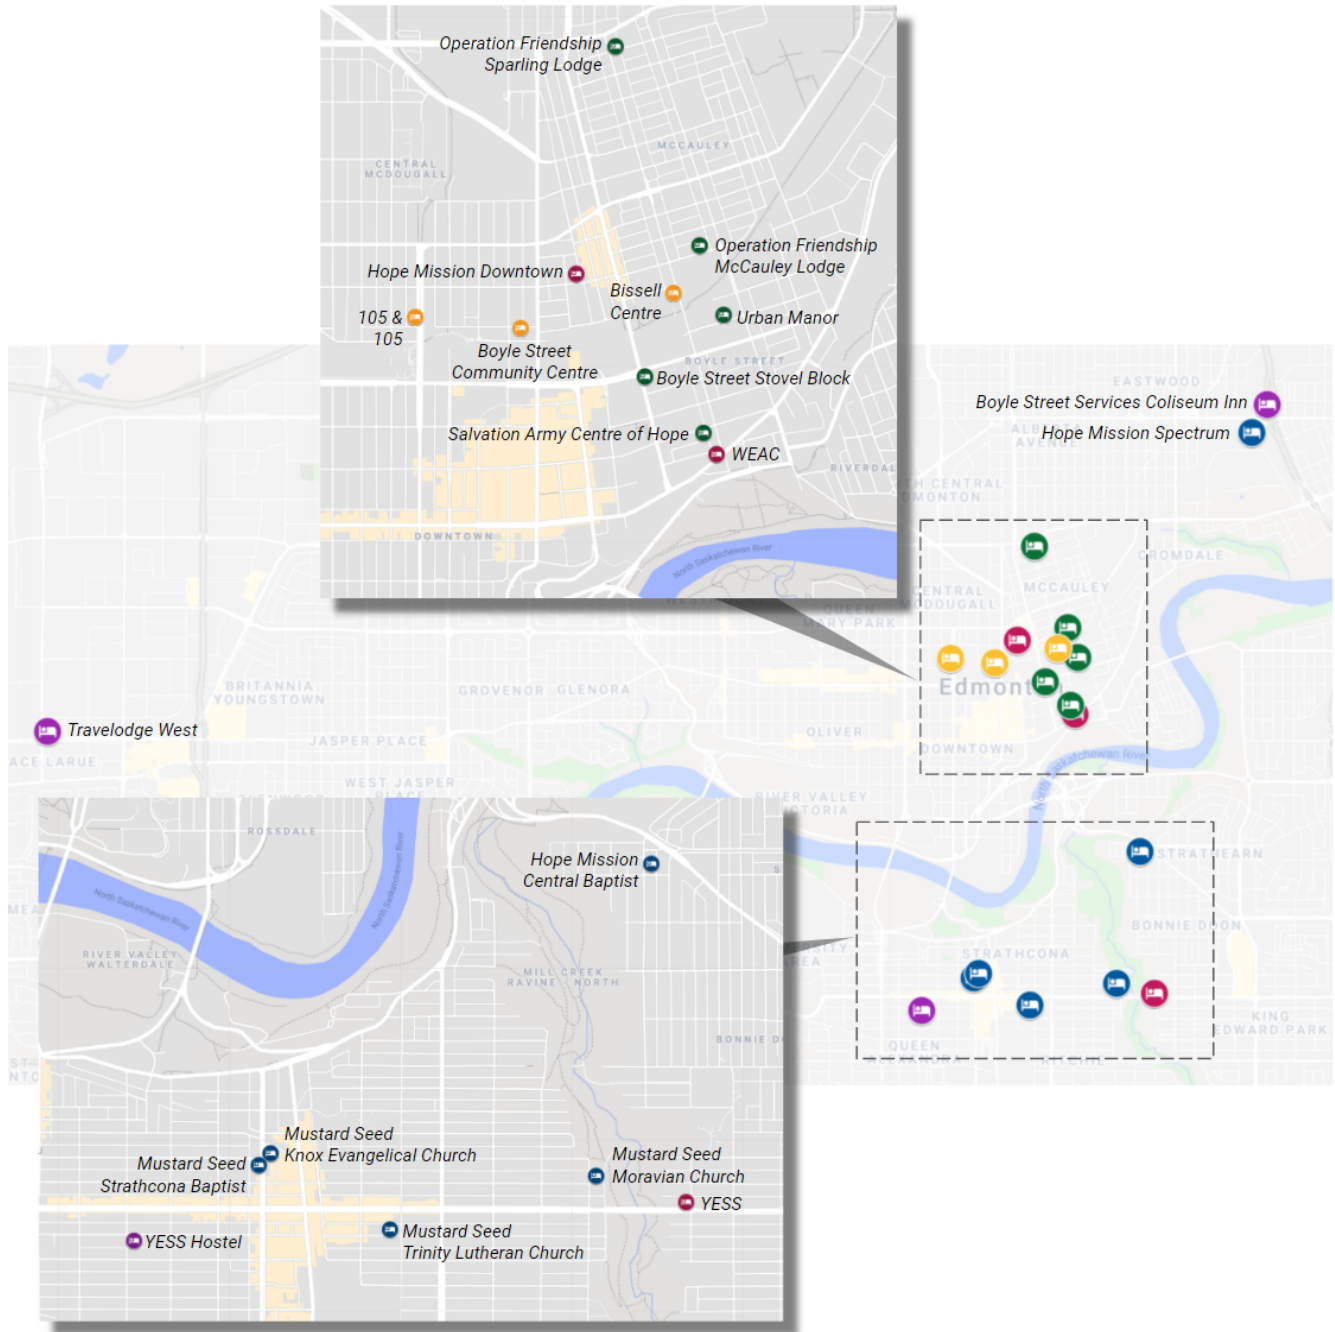

Service Access Map

Legend

- Temporary Congregate Shelter (6)
- Permanent Short-Term Supportive Housing (5)
- City Supported Day Programs (3)
- Permanent Shelter (3)
- Temporary Hotel (3)

Shelter Type	Name	Address
Temporary Congregate Shelter	Mustard Seed Trinity Lutheran Church	10014 81 Avenue NW
	Mustard Seed Moravian Church	9540 83 Avenue NW
	Hope Mission Central Baptist	9419 95 Street NW
	Mustard Seed Strathcona Baptist	8318 104 Street NW
	Hope Mission Spectrum	7300 116 Avenue NW
	Mustard Seed Knox Evangelical Church	8403 104 Street NW
Permanent Short-Term Supportive Housing	Salvation Army Centre of Hope	9611 102 Avenue NW
	Operation Friendship McCauley Lodge	9526 106 Avenue NW
	Operation Friendship Sparling Lodge	9540 110a Avenue NW
	Urban Manor	9524 104 Avenue NW
	Boyle Street Stovel Block	10327 97 Street NW
City Supported Day Programs	105 & 105	10542 105 Street NW
	Boyle Street Community Centre	10116 105 Avenue NW
	Bissell Centre	10527 96 Street NW
Permanent Shelter	Hope Mission Downtown	9908 106 Avenue NW
	WEAC	9611 101A Avenue NW
	YESS	9310 82 Avenue NW
Temporary Hotel	Boyle Street Services Coliseum Inn	11845 Wayne Gretzky Drive NW
	Travelodge West	18320 Stony Plain Rd
	YESS Hostel	10647 81 Avenue NW
Specialty Sites Not Visualized on Map	Edmonton Isolation Centre	Southside*
	Sandy's Place Isolation Centre	Downtown*
	Additional Homeward Trust Hotel Activiations	Locations being finalized

*Information withheld for privacy of individuals isolating