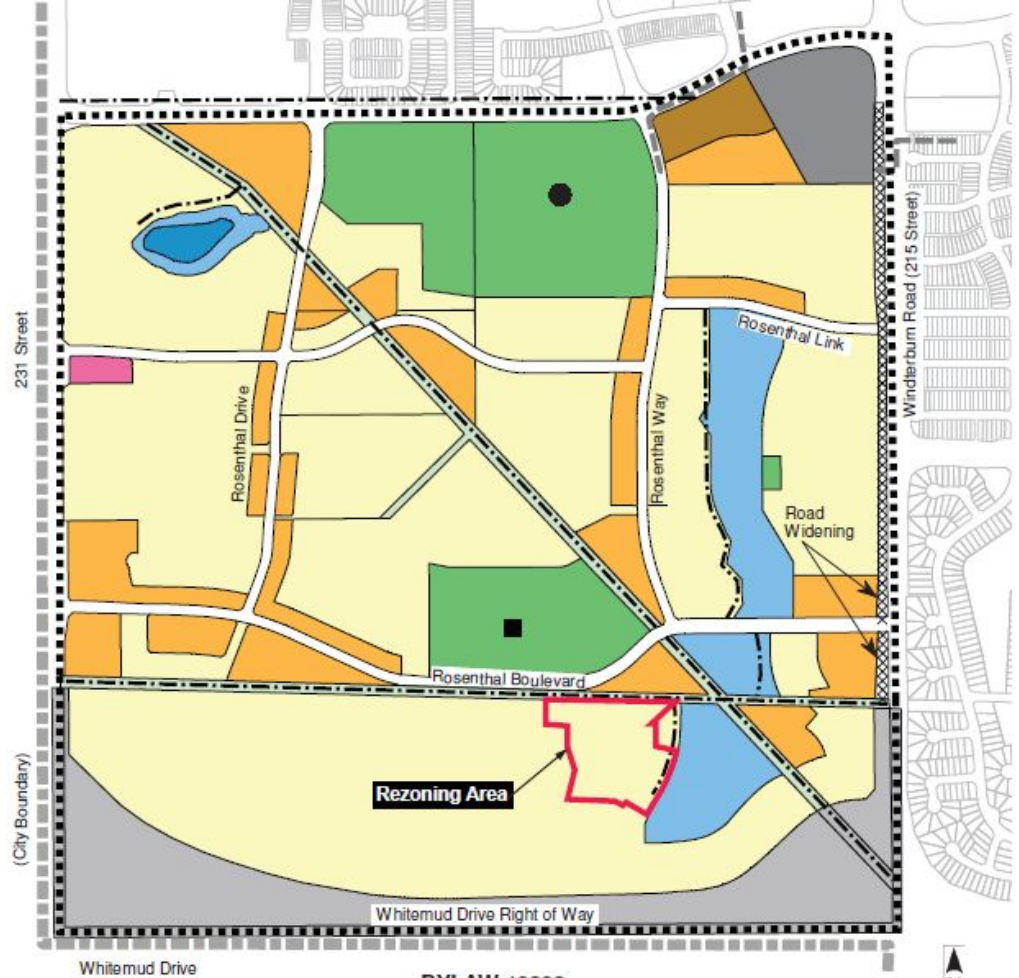

## 3.1 - Rosenthal

Whitemud Dr

City of Edmonton Boundary

# 3.1 - Rosenthal

## 3.1 - Rosenthal

**BYLAW 19298**  
**ROSENTHAL**  
 Neighbourhood Structure Plan  
 (as amended)