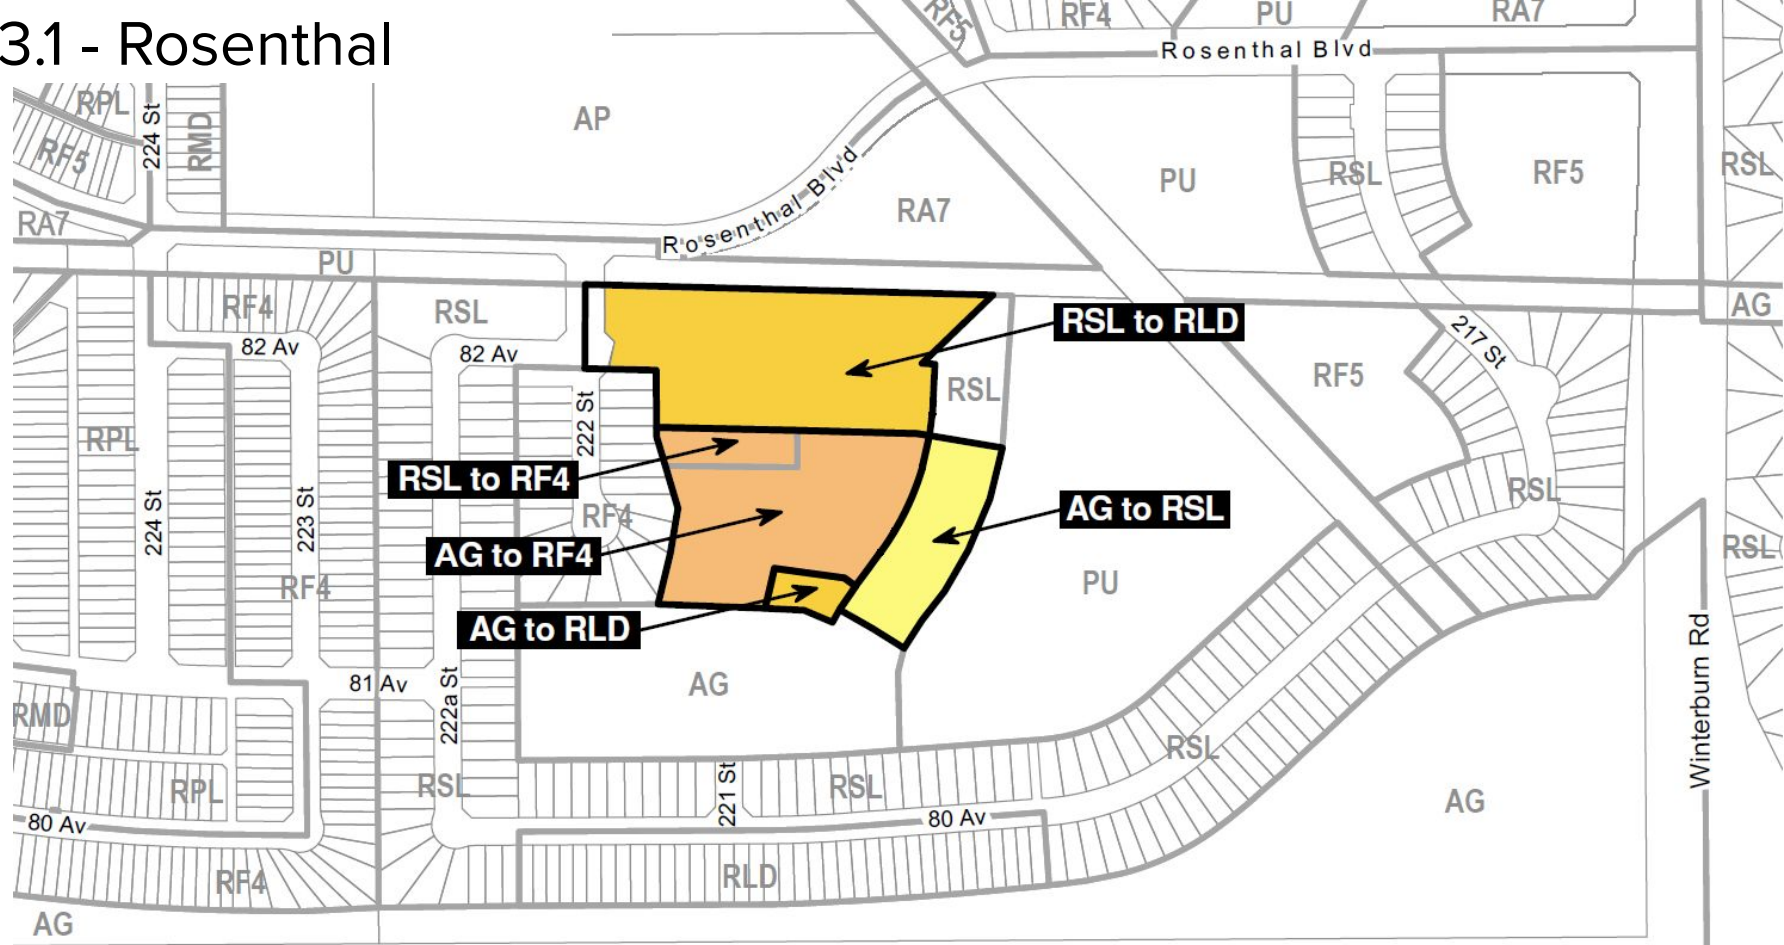

## 3.1 - Rosenthal

Whitemud Dr

City of Edmonton Boundary

# 3.1 - Rosenthal

## 3.1 - Rosenthal

**BYLAW 19298**  
**ROSENTHAL**  
 Neighbourhood Structure Plan  
 (as amended)