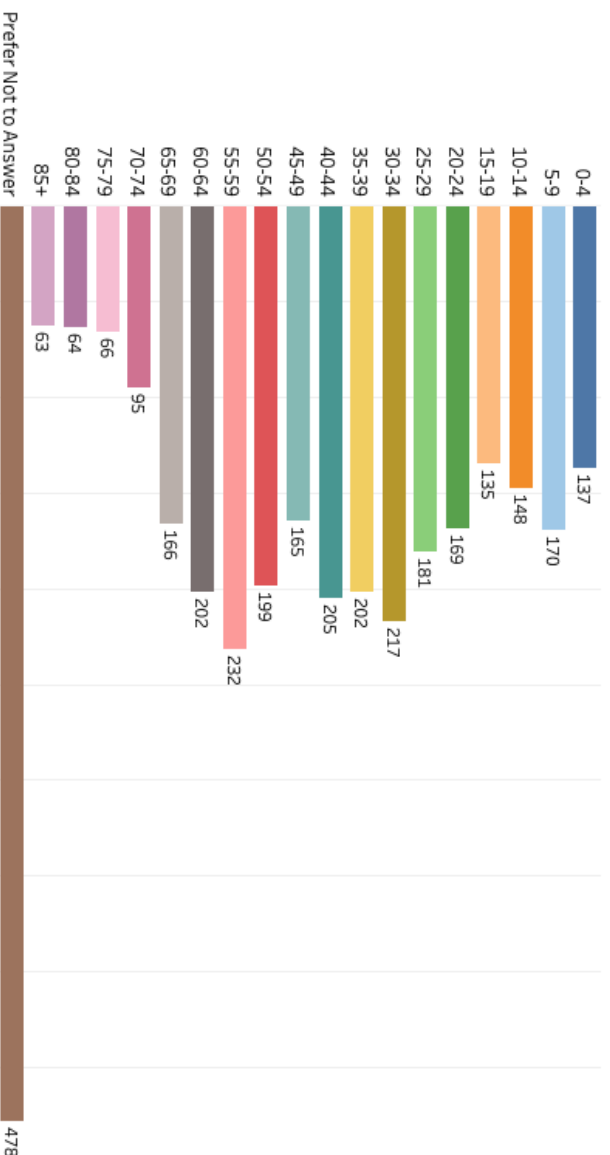

2019 Edmonton Municipal Census (Neighbourhood)

(Note: As per City of Edmonton Census Policy C520C, neighbourhoods with a population of less than 50 residents are reported as zero.)

Neighbourhood:

HOLYROOD

1. Population by Age Range

0-4	137
5-9	170
10-14	148
15-19	135
20-24	169
25-29	181
30-34	217
35-39	202
40-44	205
45-49	165
50-54	199
55-59	232
60-64	202
65-69	166
70-74	95
75-79	66
80-84	64
85+	63
Prefer Not to Answer	478
Total	3,294