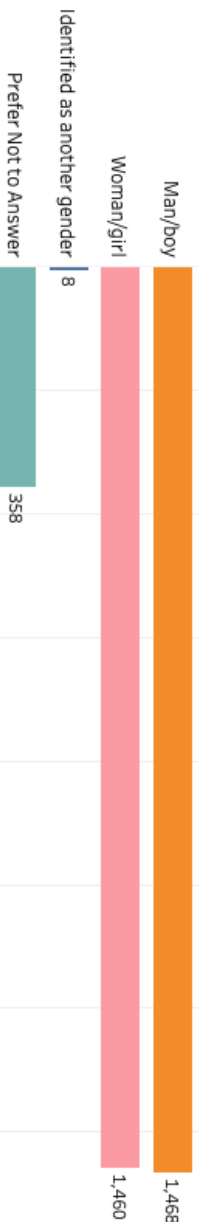

2. Population by Gender

Man/boy	1,468
Woman/girl	1,460
Identified as another gender	8
Prefer Not to Answer	358
Total	3,294